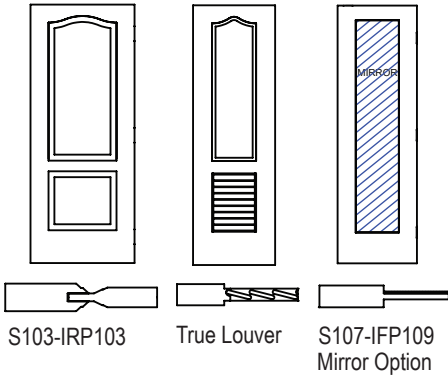

Design

Rooms

Common Areas

Installations

- Arizona
- Georgia
- Indiana
- Mississippi
- Nevada
- Ohio
- Oklahoma
- Pennsylvania
- Tennessee
- Texas
- Virginia
- Washington

Integrity

Two layers of embedded birch plywood blocking for hanging hardware

Prep

161 lock

Mortise lock

Door guide

Hinges

Roller latch

Reinvented

Triple laminated construction
Technology driven
Custom sizes
Design flexibility