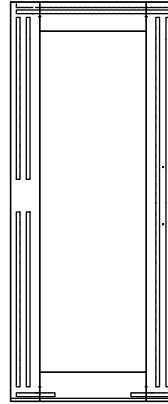

Project Bulletin

Townplace Suites

Design

Rooms

S107-IFP109

Common Areas

True Louver

Slider with frosted glass

Installations

- Illinois
- Michigan
- North Carolina
- South Carolina
- Texas

Integrity

Two layers of embedded birch plywood blocking for hanging hardware

Prep

161 lock

Mortise lock

Door guide